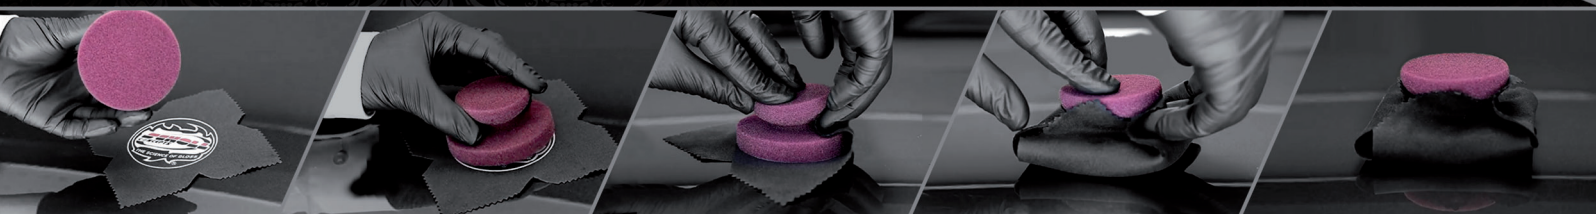

Connecting the applicator with the coating cloth

www.schollconcepts.com

[/schollconceptsofficial](https://www.instagram.com/schollconceptsofficial)

MADE IN GERMANY | SCHOLL Concepts GmbH
Maybachstraße 7 | 71686 Remseck-Germany | Tel. +49 (0) 7141 29299-0

www.schollconcepts.com/c-rock